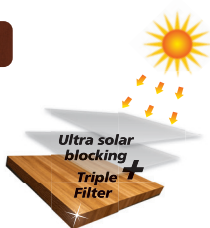

Durability: Up to 6 years

Packaging: 900ml and 3,6l

Coverage: 900ml - 12 m² / 3,6l - 45 m²

Available Colors: *

427C Natural

031D Ipé

YTS 3915 / Colors

Greater Durability Deck Stain

**RENNER
SOLVES!**

By protecting only the surface, fungus and moisture from the lower part can cause damage to the wood over time, making maintenance difficult and more expensive.

Mainly in DECKS, which are generally installed in humid areas with a high incidence of sun and rain, such as lawns, gardens and swimming pools.